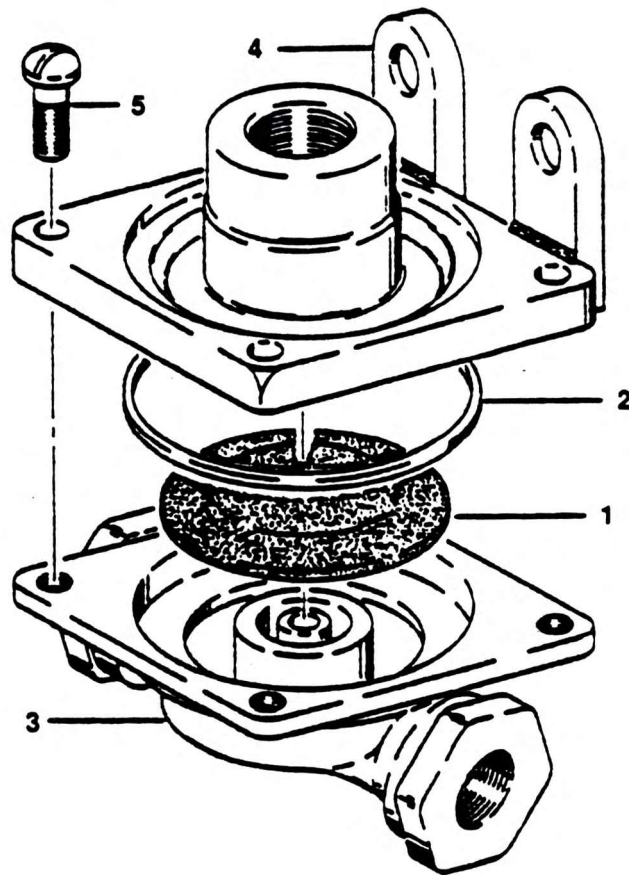

VALVE ASSEMBLY RELEASE

NO.	PART NO	QTY.	DESCRIPTION	NO.	PART NO	QTY.	DESCRIPTION
-	7-926-001989	-	Complete Assembly				
*	9-752-990124	-	Repair Kit				
1 *	8775973	1	Diaphragm				
2 *	8775974	1	Ring				
3	8775975	1	Body Valve (Lower)				
4	8775976	1	Body Valve (Upper)				
5.	8775977	4	Screw				